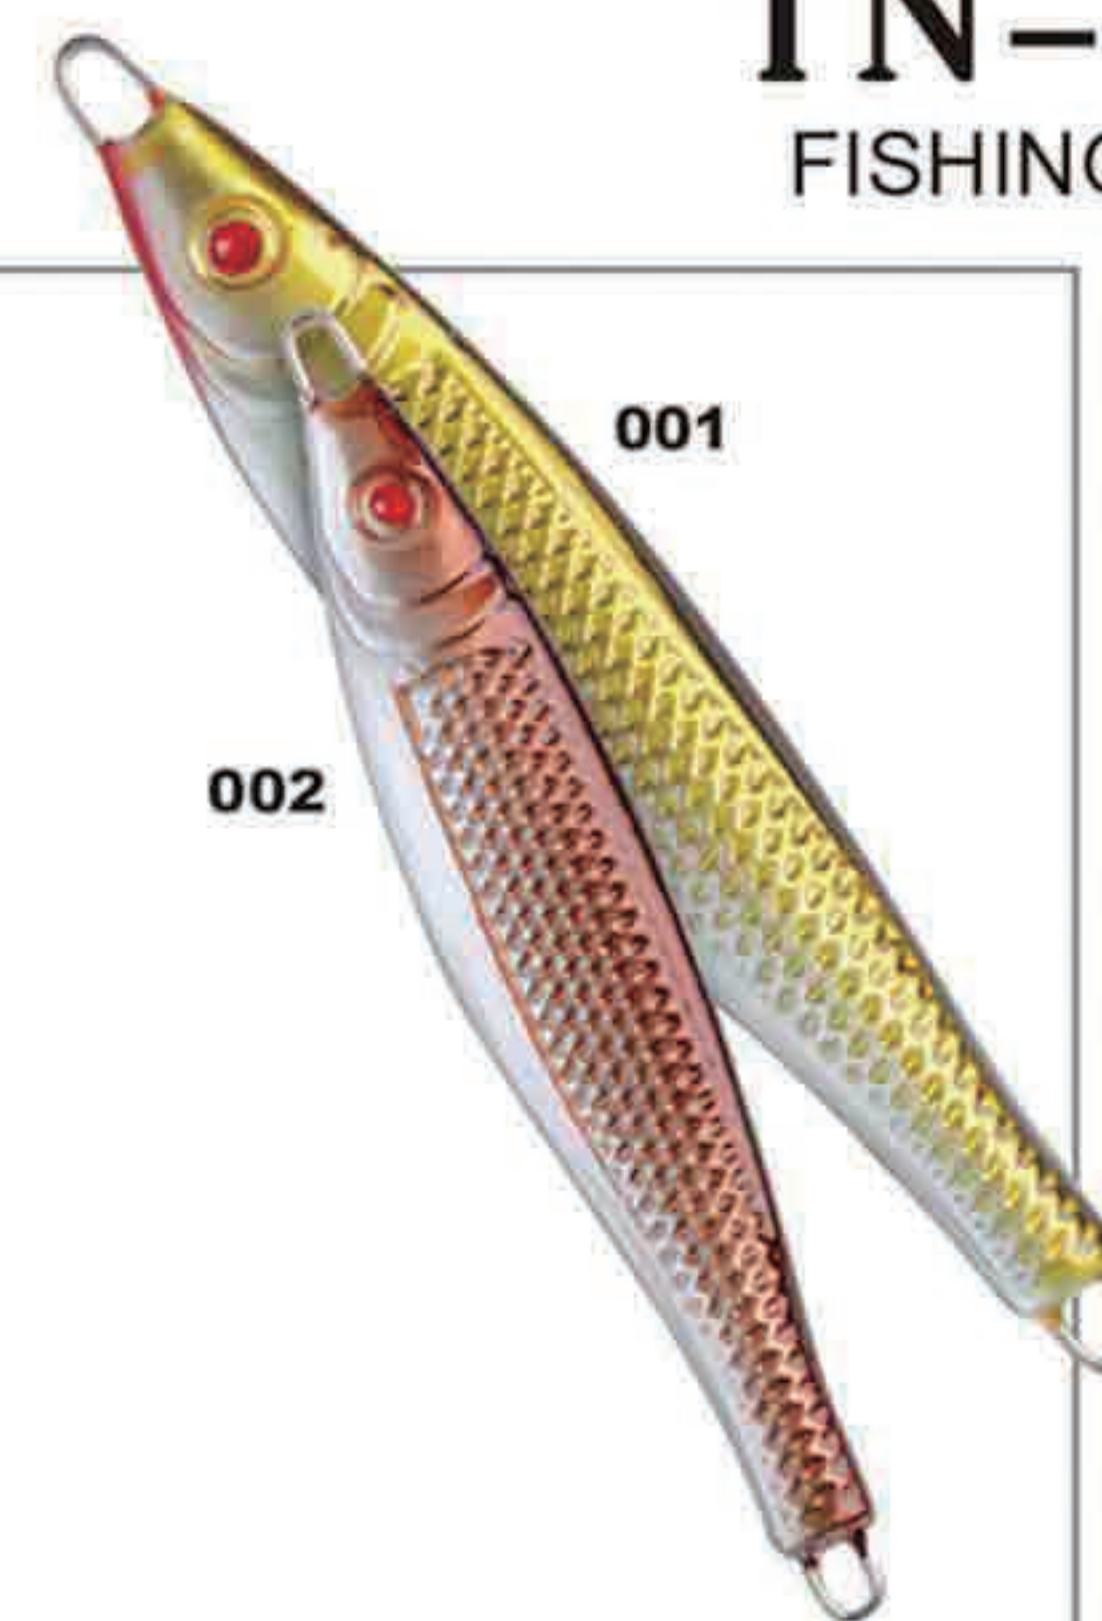

TN-A097	
WEIGHT(g)	LENGTH(cm)
35	6
50	8.5
70	9.5
100	11
125	11.5
150	12
180	13
200	13.5
250	14
300	15
400	17